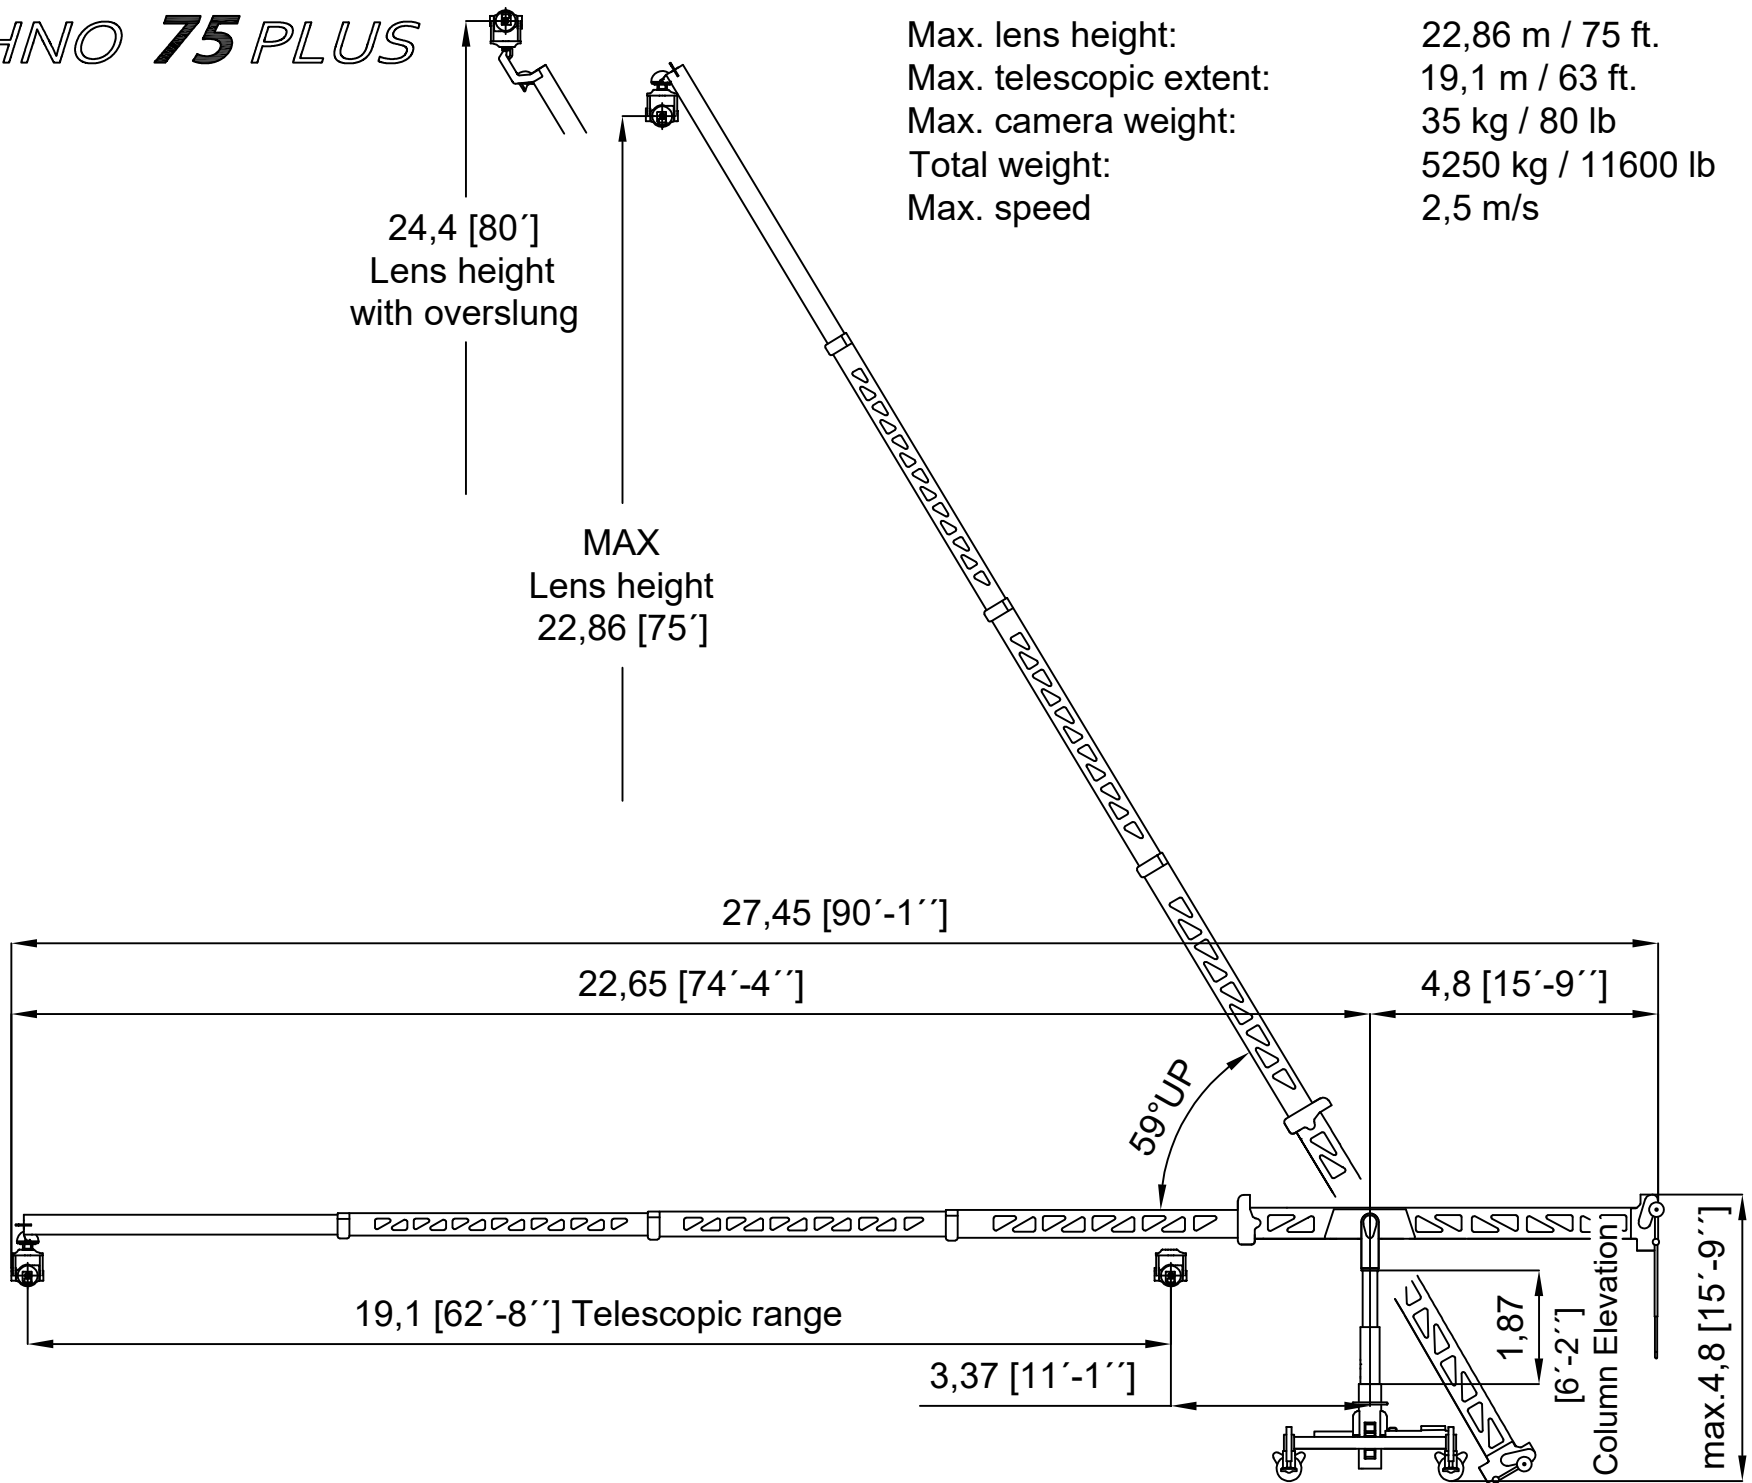

SUPERTECHNO 75 PLUS

Max. lens height:	22,86 m / 75 ft.
Max. telescopic extent:	19,1 m / 63 ft.
Max. camera weight:	35 kg / 80 lb
Total weight:	5250 kg / 11600 lb
Max. speed:	2,5 m/s

SUPERTECHNO 75 PLUS

Max. lens height:	22,86 m / 75 ft.
Max. telescopic extent:	19,1 m / 63 ft.
Max. camera weight:	35 kg / 80 lb
Total weight:	5250 kg / 11600 lb
Max. speed:	2,5 m/s

SUPERTECHNO 75 PLUS

Max. lens height:	22,86 m / 75 ft.
Max. telescopic extent:	19,1 m / 63 ft.
Max. camera weight:	35 kg / 80 lb
Total weight:	5250 kg / 11600 lb
Max. speed:	2,5 m/s