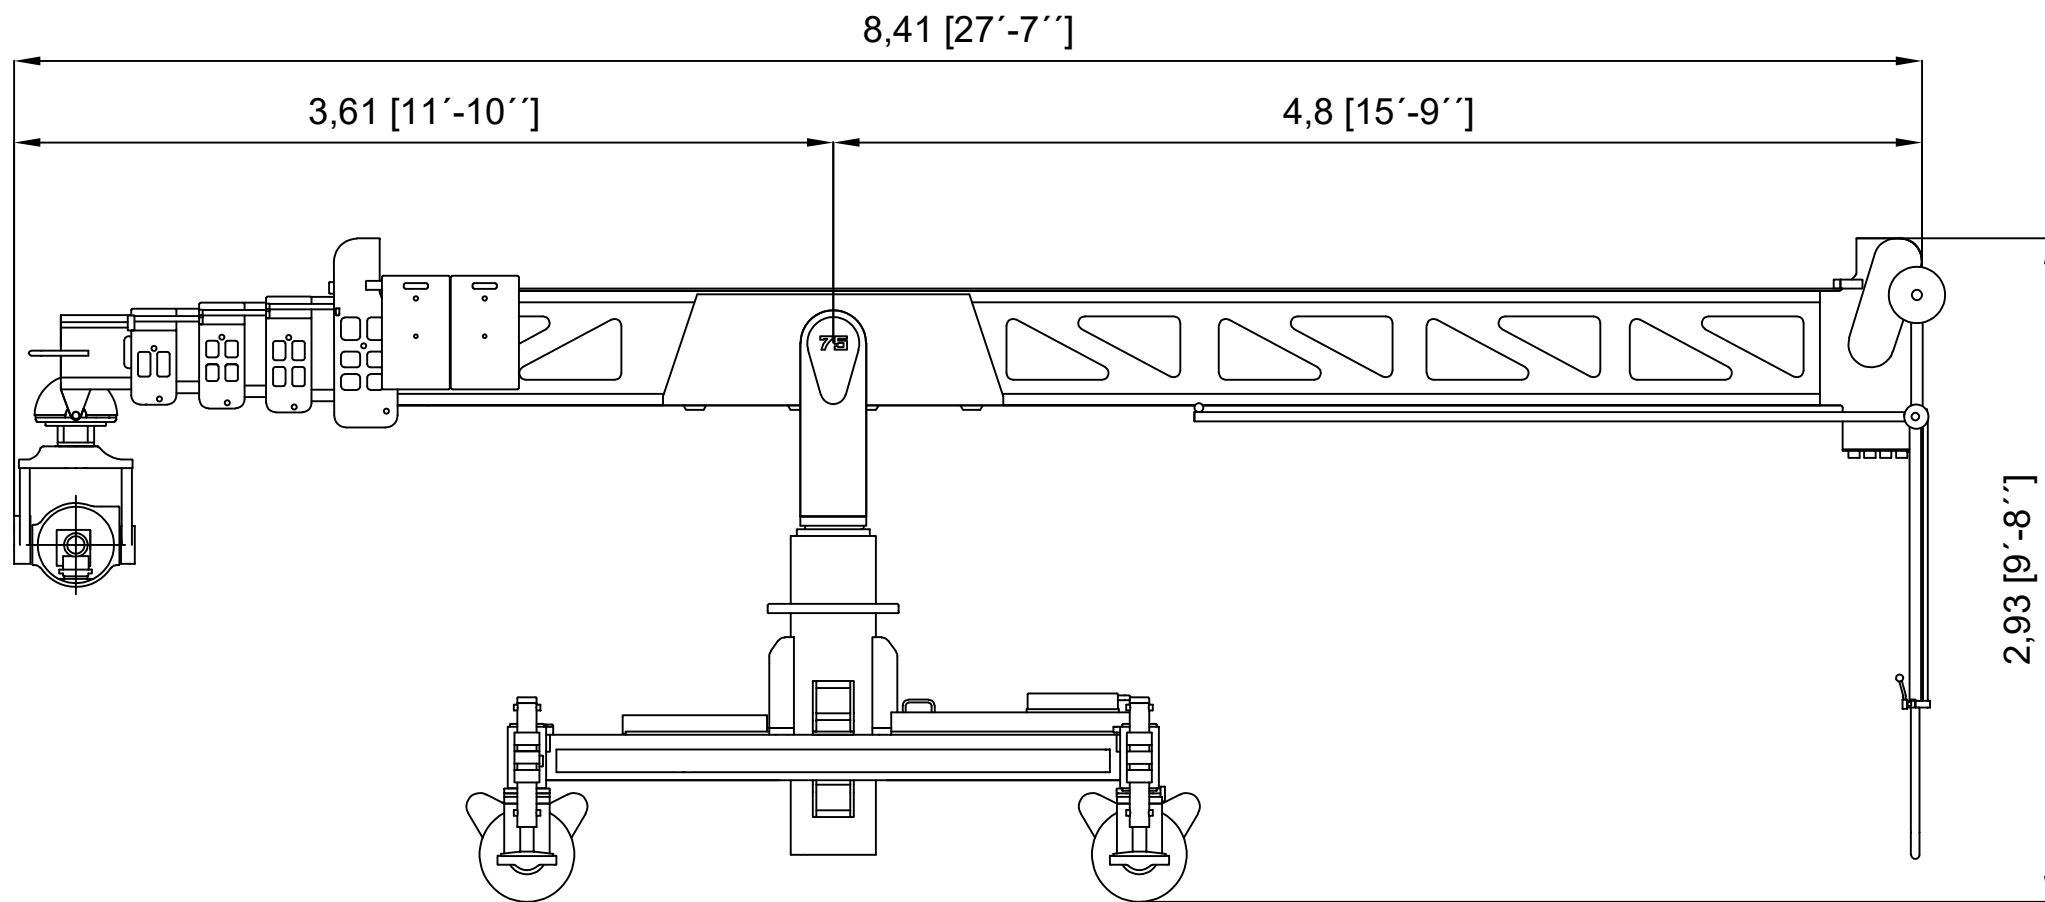

SUPERTECHNO 75 PLUS

Max. lens height:	22,86 m / 75 ft.
Max. telescopic extent:	19,1 m / 63 ft.
Max. camera weight:	35 kg / 80 lb
Total weight:	5250 kg / 11600 lb
Max. speed:	2,5 m/s

SUPERTECHNO 75 PLUS

Max. lens height:	22,86 m / 75 ft.
Max. telescopic extent:	19,1 m / 63 ft.
Max. camera weight:	35 kg / 80 lb
Total weight:	5250 kg / 11600 lb
Max. speed:	2,5 m/s

SUPERTECHNO 75 PLUS

Max. lens height:	22,86 m / 75 ft.
Max. telescopic extent:	19,1 m / 63 ft.
Max. camera weight:	35 kg / 80 lb
Total weight:	5250 kg / 11600 lb
Max. speed:	2,5 m/s