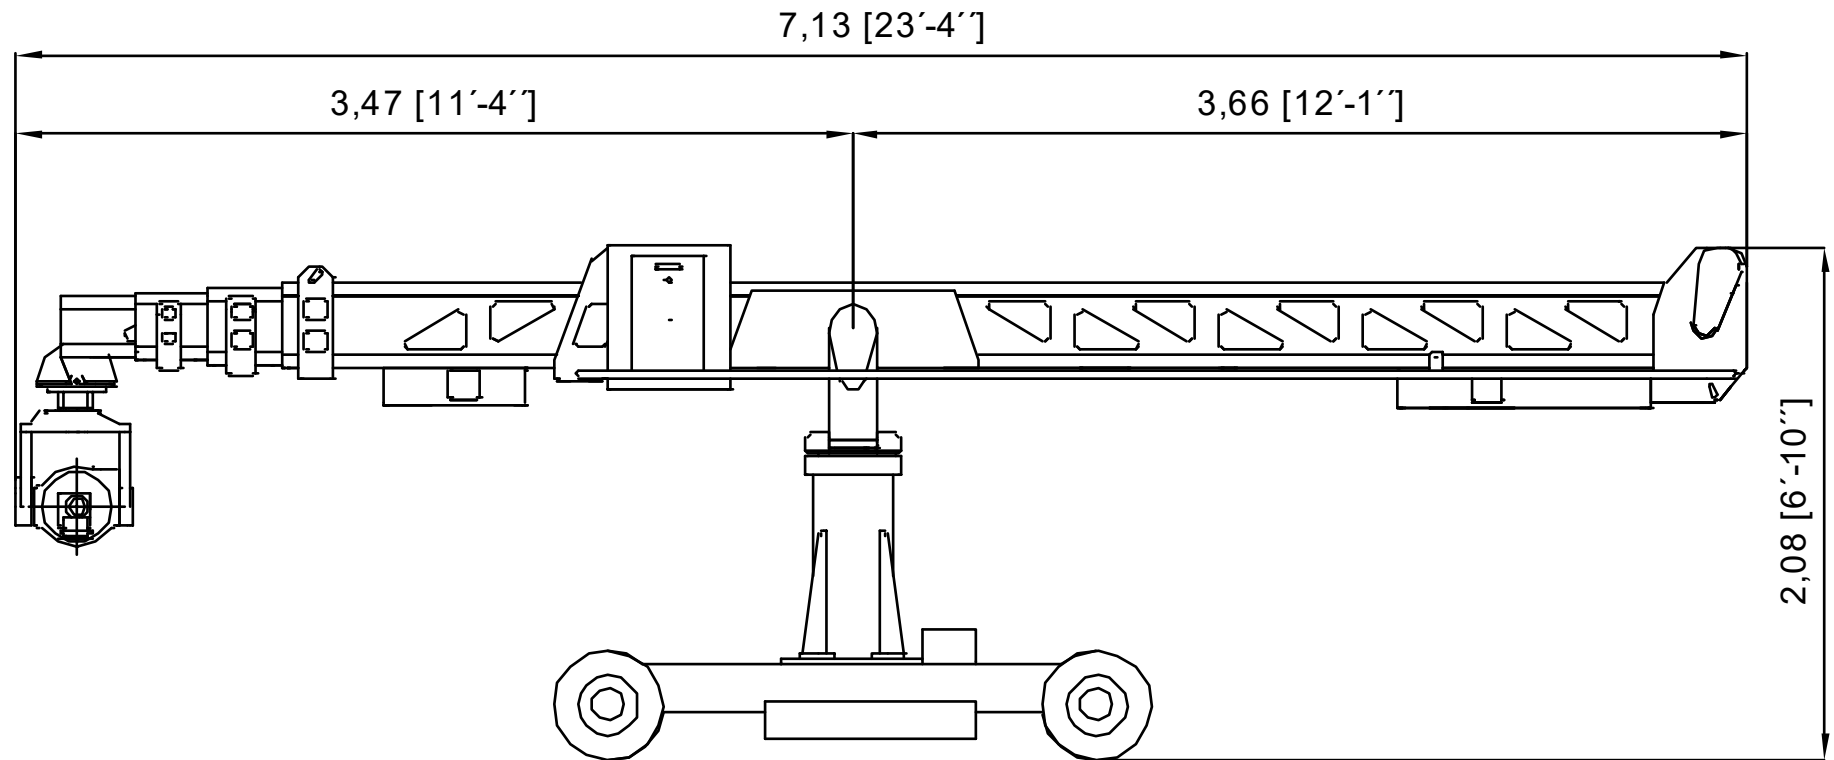

SUPERTECHNO 50 PLUS

Max. lens height: 15,1 m / 50 ft.
Max. telescopic extent: 11,3 m / 37 ft.
Max. camera weight: 35 kg / 80 lb
Total weight: 2520 kg / 5100 lb
Max. speed: 2,0 m/s

SUPERTECHNO 50 PLUS

Max. lens height:	15,1 m / 50 ft.
Max. telescopic extent:	11,3 m / 37 ft.
Max. camera weight:	35 kg / 80 lb
Total weight:	2520 kg / 5100 lb
Max. speed:	2,0 m/s

SUPERTECHNO 50 PLUS

Max. lens height:	15,1 m / 50 ft.
Max. telescopic extent:	11,3 m / 37 ft.
Max. camera weight:	35 kg / 80 lb
Total weight:	2520 kg / 5100 lb
Max. speed	2,0 m/s

SUPERTECHNO 50

Weight list

Last updated 15.5.2014

Part	kilograms	pounds
Base	492	1085
Leveling Jacks (4 x 17 kg)	68	150
Column with fork	412	908
Beamunit	579	1276
Counterweights (60 x 13,5 kg)	810	1786
4 x Donuts (4 x 7 kg)	28	62
3 x Sliding weights (3 x 4,5 kg)	13,5	30
Electronic Unit	76	167
Z-Head	24	53
Supertechno 50 (incl. 20 kg camera)	2520	5555
One Track (3 m/10 ft.)	68	150