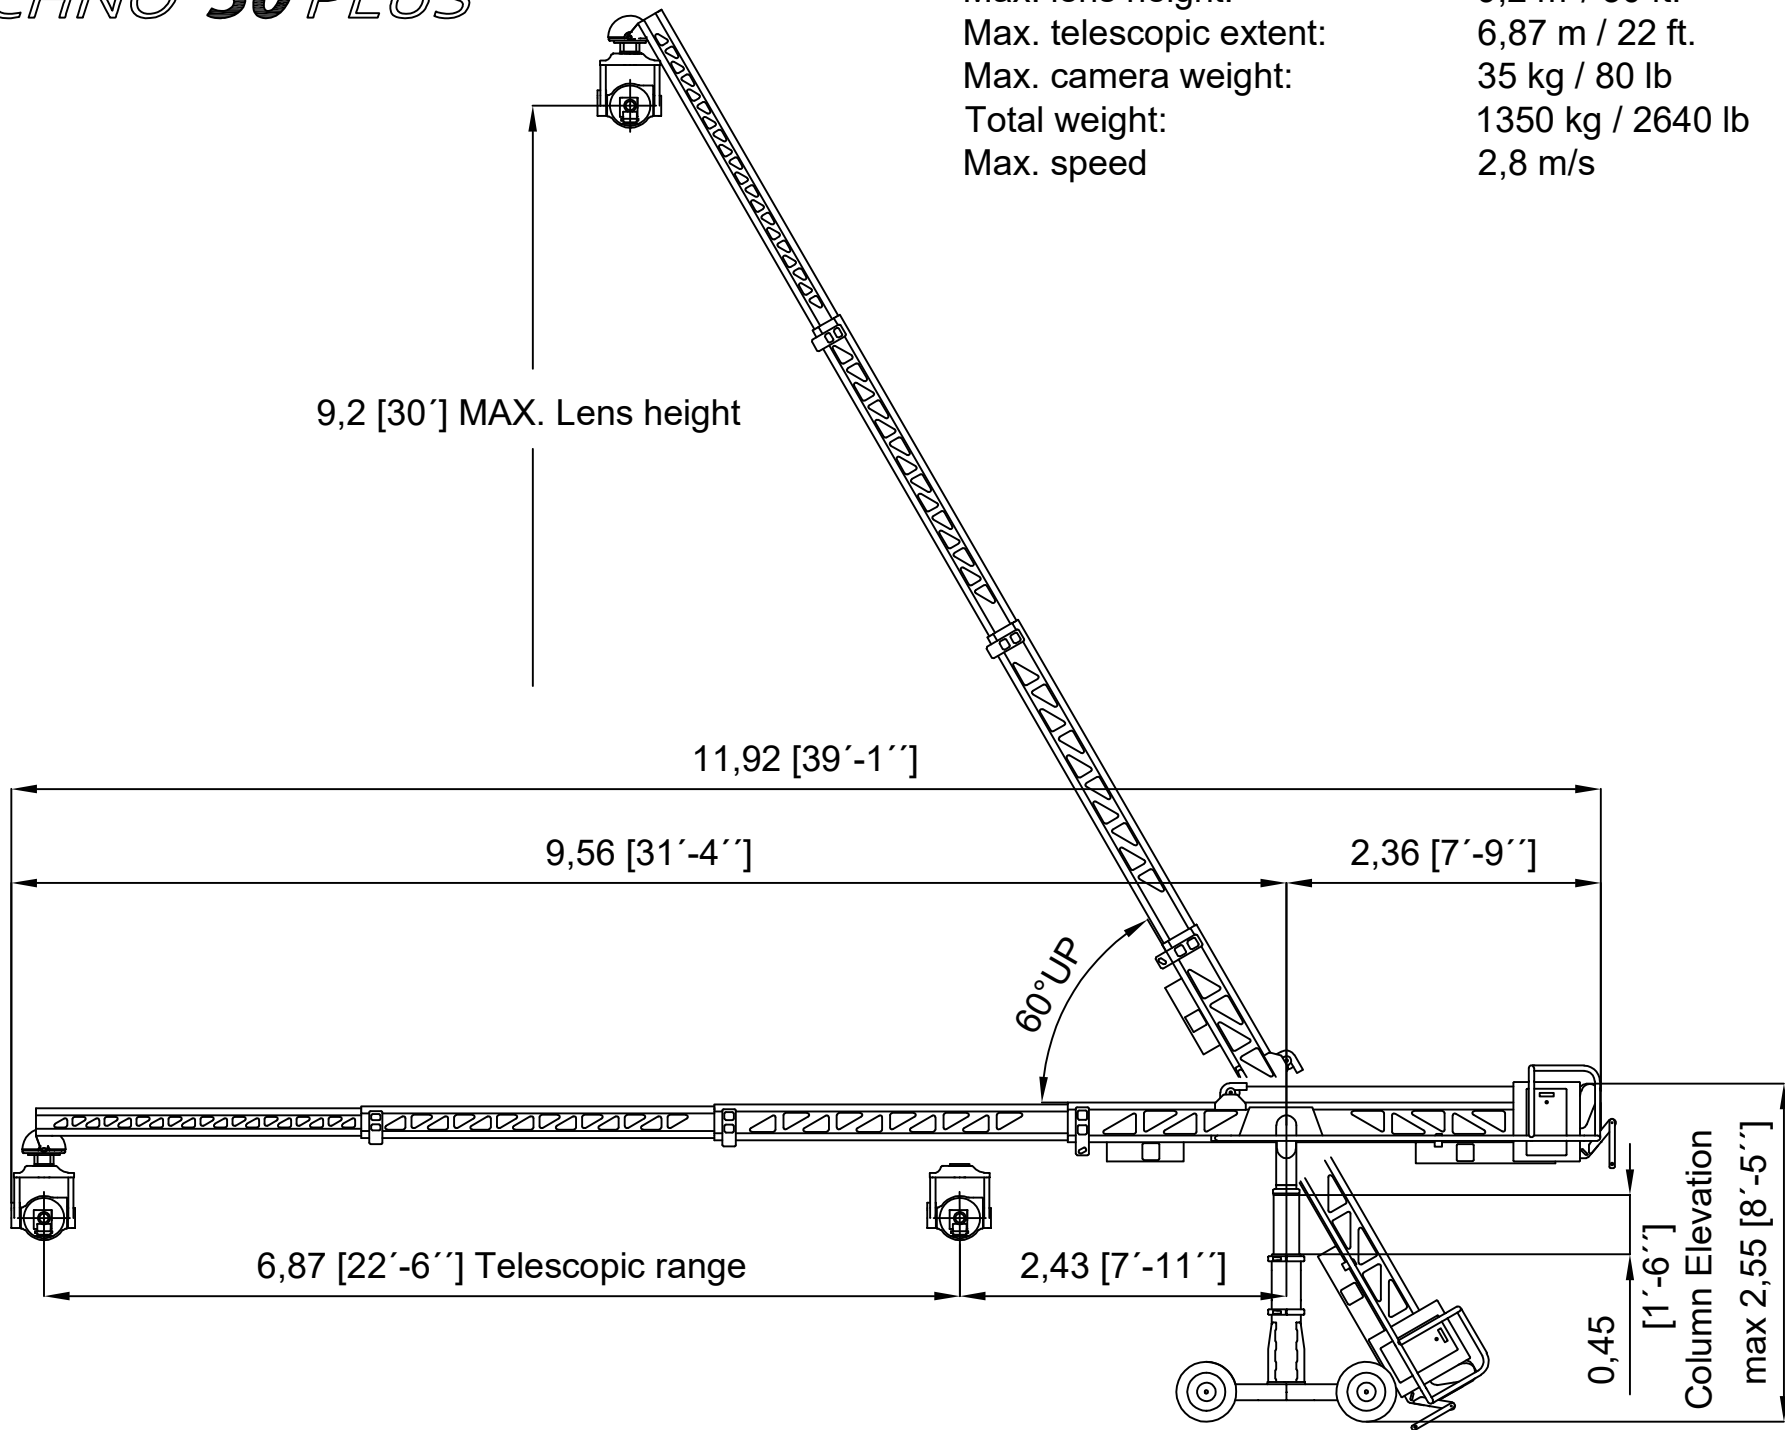

SUPERTECHNO 30 PLUS

Max. lens height:	9,2 m / 30 ft.
Max. telescopic extent:	6,87 m / 22 ft.
Max. camera weight:	35 kg / 80 lb
Total weight:	1350 kg / 2640 lb
Max. speed:	2,8 m/s

SUPERTECHNO 30 PLUS

Max. lens height:	9,2 m / 30 ft.
Max. telescopic extent:	6,87 m / 22 ft.
Max. camera weight:	35 kg / 80 lb
Total weight:	1350 kg / 2640 lb
Max. speed	2,8 m/s

SUPERTECHNO 30 PLUS

Max. lens height:	9,2 m / 30 ft.
Max. telescopic extent:	6,87 m / 22 ft.
Max. camera weight:	35 kg / 80 lb
Total weight:	1350 kg / 2640 lb
Max. speed:	2,8 m/s

SUPERTECHNO 30

Weight list

Last updated 15.5.2014

Part	kilograms	pounds
Base	130	286
Leveling Jacks (4 x 16 kg)	64	141
Column with fork	80	176
Beamunit	320	706
Counterweights (45 x 13,5 kg)	607,5	1340
4 x Donuts (4 x 7 kg)	28	62
2 x Sliding weights (2 x 4,5 kg)	9	20
Electronic Unit	68	150
Z-Head	24	53
Supertechno 30 (incl. 20 kg camera)	1350	2980
One Track (3 m/10 ft.)	48	106