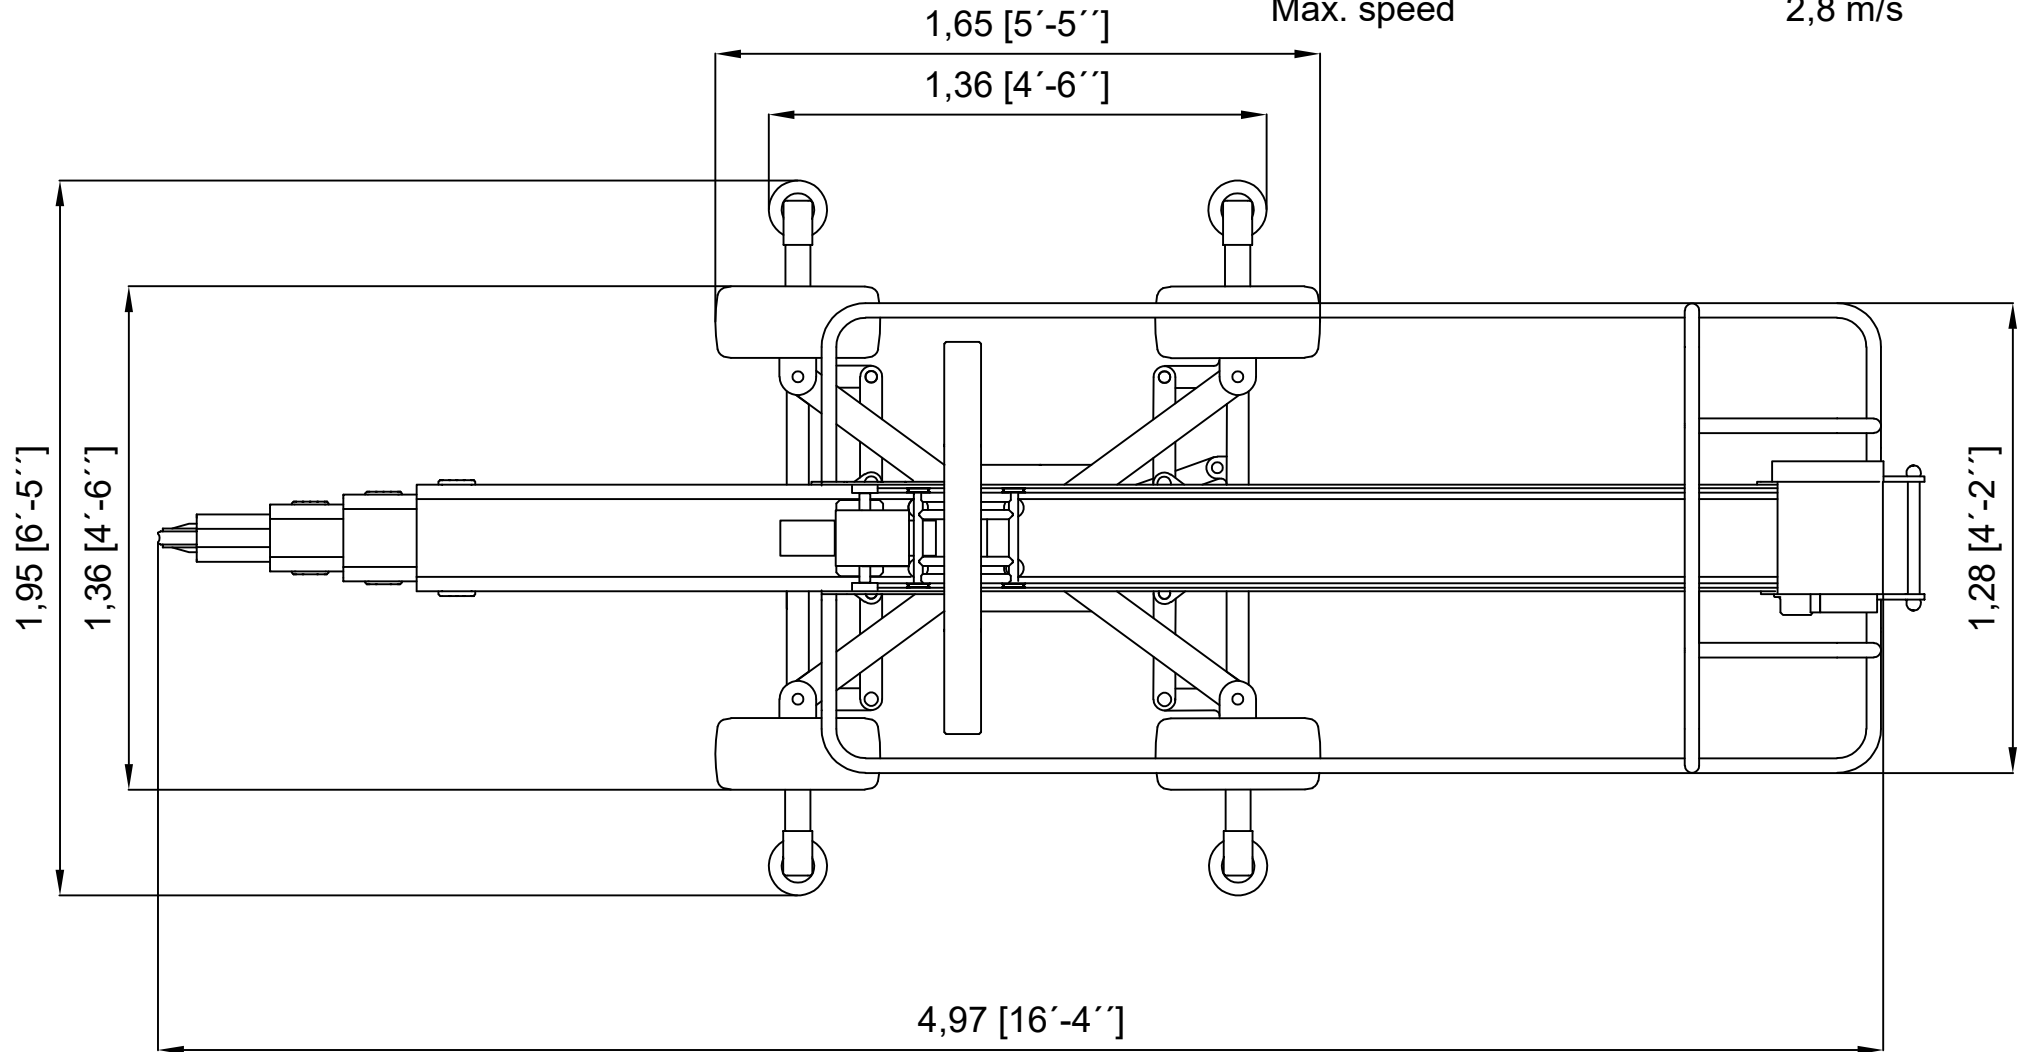

SUPERTECHNO 30 PLUS

Max. lens height:	9,2 m / 30 ft.
Max. telescopic extent:	6,87 m / 22 ft.
Max. camera weight:	35 kg / 80 lb
Total weight:	1350 kg / 2640 lb
Max. speed:	2,8 m/s

SUPERTECHNO 30 PLUS

Max. lens height:	9,2 m / 30 ft.
Max. telescopic extent:	6,87 m / 22 ft.
Max. camera weight:	35 kg / 80 lb
Total weight:	1350 kg / 2640 lb
Max. speed	2,8 m/s

SUPERTECHNO 30 PLUS

Max. lens height:	9,2 m / 30 ft.
Max. telescopic extent:	6,87 m / 22 ft.
Max. camera weight:	35 kg / 80 lb
Total weight:	1350 kg / 2640 lb
Max. speed:	2,8 m/s

SUPERTECHNO 30

Weight list

Last updated 15.5.2014

Part	kilograms	pounds
Base	130	286
Leveling Jacks (4 x 16 kg)	64	141
Column with fork	80	176
Beamunit	320	706
Counterweights (45 x 13,5 kg)	607,5	1340
4 x Donuts (4 x 7 kg)	28	62
2 x Sliding weights (2 x 4,5 kg)	9	20
Electronic Unit	68	150
Z-Head	24	53
Supertechno 30 (incl. 20 kg camera)	1350	2980
One Track (3 m/10 ft.)	48	106