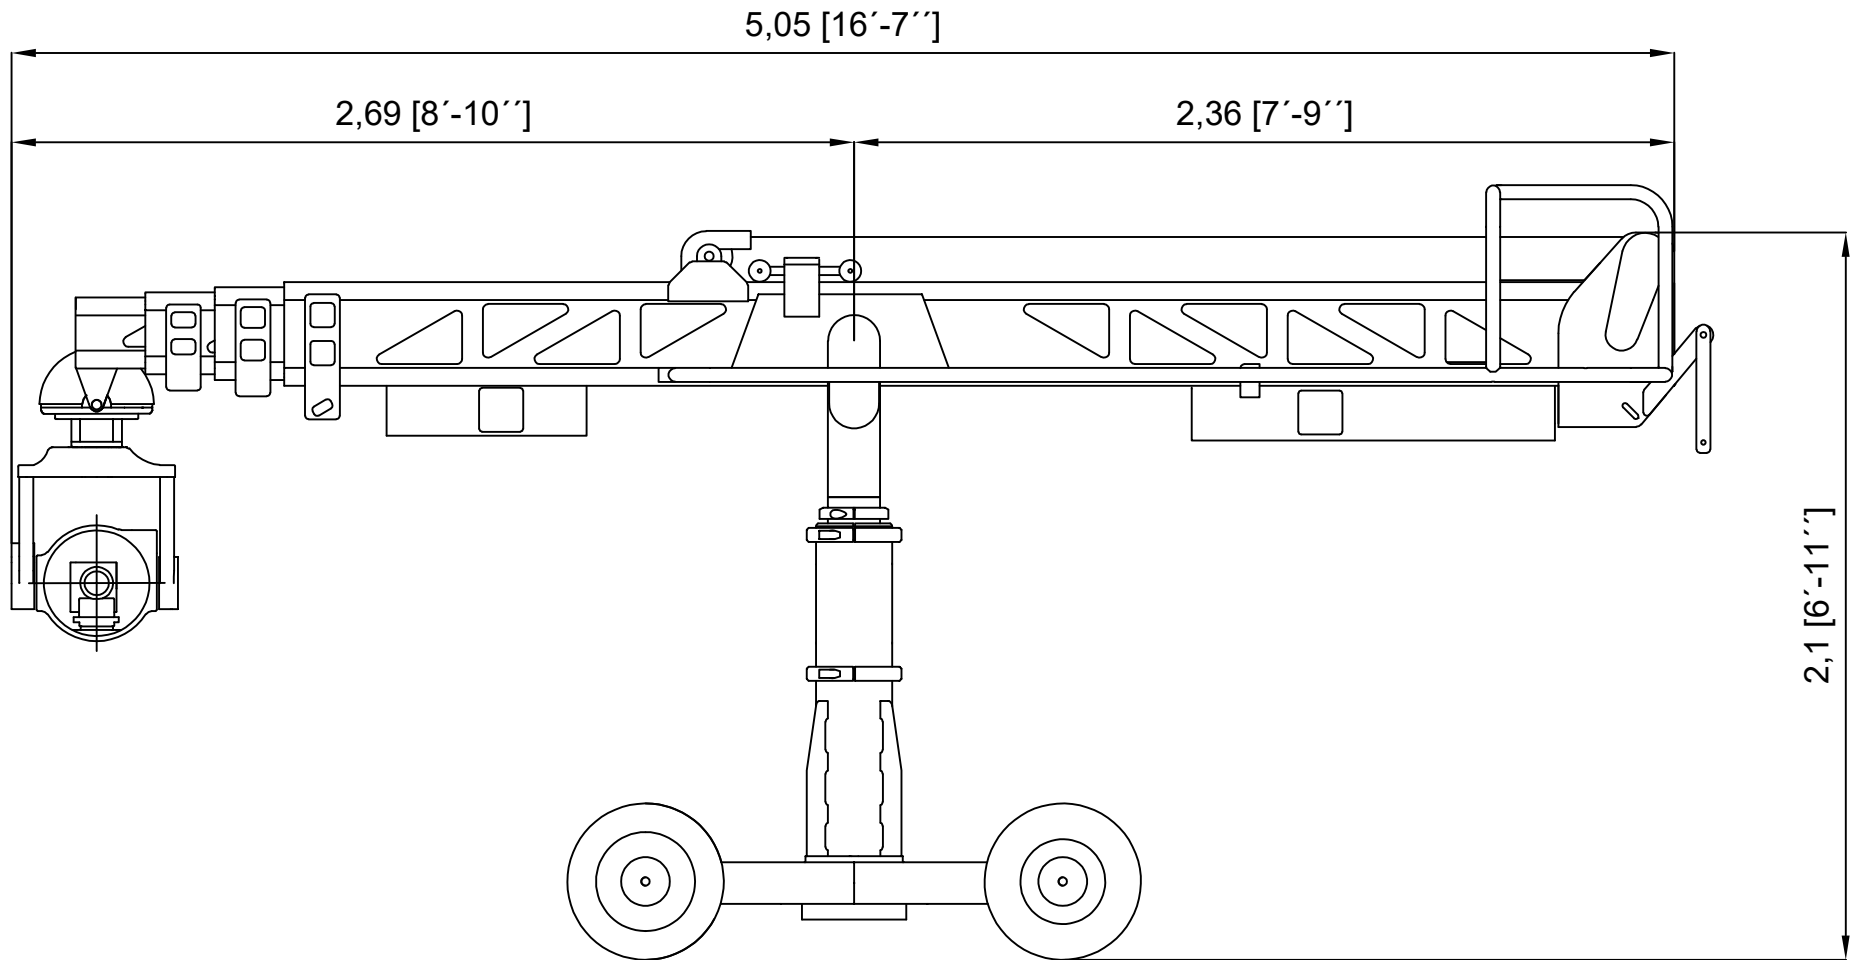

SUPERTECHNO 30 PLUS

Max. lens height:	9,2 m / 30 ft.
Max. telescopic extent:	6,87 m / 22 ft.
Max. camera weight:	35 kg / 80 lb
Total weight:	1350 kg / 2640 lb
Max. speed:	2,8 m/s

SUPERTECHNO 30 PLUS

Max. lens height:	9,2 m / 30 ft.
Max. telescopic extent:	6,87 m / 22 ft.
Max. camera weight:	35 kg / 80 lb
Total weight:	1350 kg / 2640 lb
Max. speed	2,8 m/s

SUPERTECHNO 30 PLUS

Max. lens height:	9,2 m / 30 ft.
Max. telescopic extent:	6,87 m / 22 ft.
Max. camera weight:	35 kg / 80 lb
Total weight:	1350 kg / 2640 lb
Max. speed:	2,8 m/s

SUPERTECHNO 30

Weight list

Last updated 15.5.2014

Part	kilograms	pounds
Base	130	286
Leveling Jacks (4 x 16 kg)	64	141
Column with fork	80	176
Beamunit	320	706
Counterweights (45 x 13,5 kg)	607,5	1340
4 x Donuts (4 x 7 kg)	28	62
2 x Sliding weights (2 x 4,5 kg)	9	20
Electronic Unit	68	150
Z-Head	24	53
Supertechno 30 (incl. 20 kg camera)	1350	2980
One Track (3 m/10 ft.)	48	106